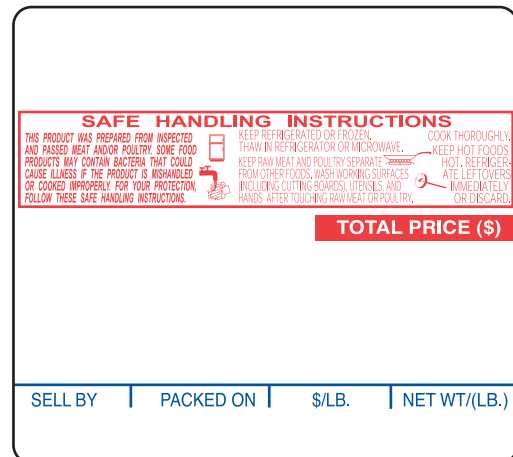

Custom Labels

1625-1 1-Color

1625-2 2-Color

1625-3 3-Color