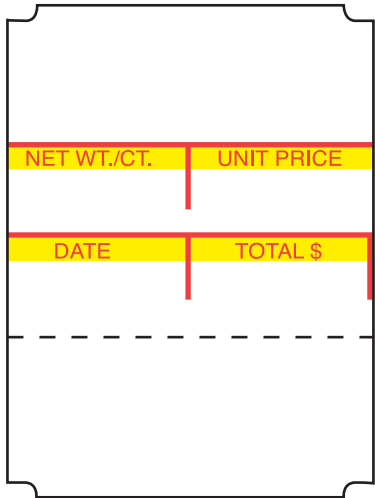

Berkel CX-20/30 65mm

LABELS/ROLL	ROLLS/CASE	SIZE	WEIGHT
625	12	49mm x 65mm	12#

Stock Labels
1472 Red/Yellow

Blank Labels
1472-B Blank

Custom Labels
1472-1 1-Color
1472-2 2-Color
1472-3 3-Color

Perforated
Stock Labels
1472-P Red/Yellow

Blank Labels
1472-BP Blank

Custom Labels
1472-1P 1-Color
1472-2P 2-Color
1472-3P 3-Color