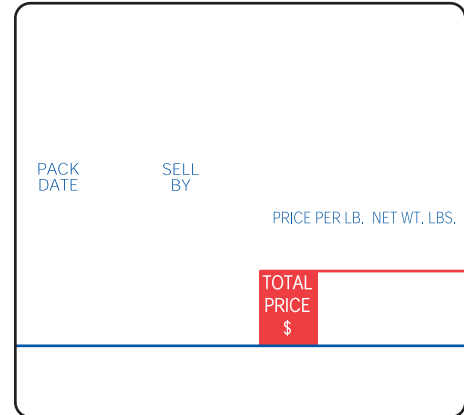

08/15

Digi DPS-6000/DPS-6084/DPS-7000 Style 3 UPC 55mm 3" Core

LABELS/ROLL	ROLLS/CASE	SIZE	WEIGHT	
2400	3	60mm x 55mm	13#	1545

Stock Labels

1545 Red/Blue

Blank Labels

1545-B Blank

Custom Labels

1545-1 1-Color

1545-2 2-Color

1545-3 3-Color