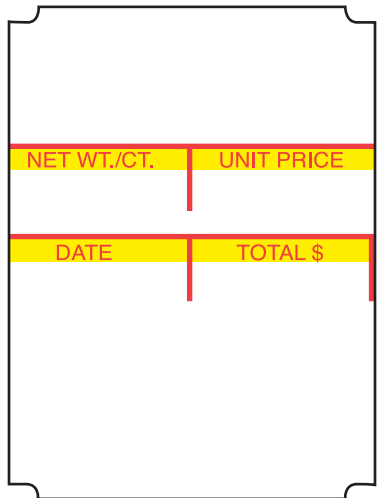

Berkel CX-20/30 65mm

LABELS/ROLL	ROLLS/CASE	SIZE	WEIGHT
625	12	49mm x 65mm	12#

Stock Labels
1472 Red/Yellow

Blank Labels
1472-B Blank

Custom Labels
1472-1 1-Color
1472-2 2-Color
1472-3 3-Color

Perforated
Stock Labels
1472-P Red/Yellow

Blank Labels
1472-BP Blank

Custom Labels
1472-1P 1-Color
1472-2P 2-Color
1472-3P 3-Color

1472-B