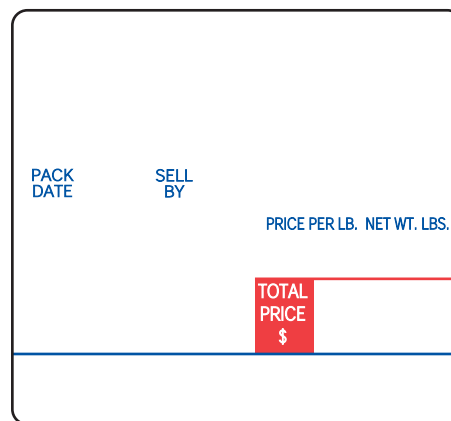

Custom Labels

1539-1 1-Color
1539-2 2-Color
1539-3 3-Color

Digi DP-120/SM-90/SM-300B 80mm

LABELS/ROLL	ROLLS/CASE	SIZE	WEIGHT
580	15	60mm x 80mm	19#

1537-S/H

Stock Labels

1537 Red/Blue

1537-S/H Red/Blue

Blank Labels

1537-B Blank