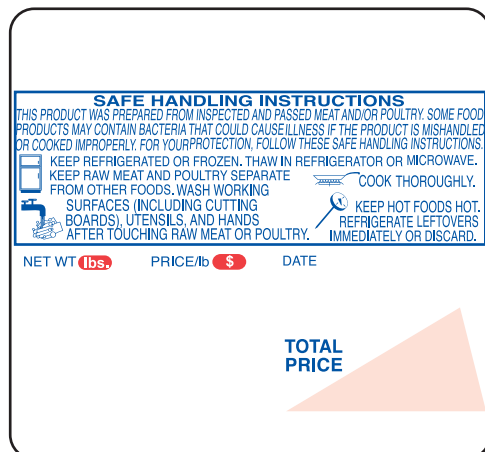

Ishida DP-4000/WPL-4000 59mm

LABELS/ROLL	ROLLS/CASE	SIZE	WEIGHT	
3600	5	64mm x 59mm	28#	1829

Stock Labels
1829 Red/Yellow

Blank Labels
1829-B Blank

Custom Labels
1829-1 1-Color
1829-2 2-Color
1829-3 3-Color

Ishida AC-Series, BC-3000, BC-4000, Astra UPC 59mm

LABELS/ROLL	ROLLS/CASE	SIZE	WEIGHT	
625	12	64mm x 59mm	13#	1848-S/H

Stock Labels
1848-S/H Red/Blue

Blank Labels
1848-B Blank

Custom Labels
1848-1 1-Color
1848-2 2-Color
1848-3 3-Color

Ishida Omni-3000 Series, Mark II, Ishida DP-3000, WPL-3000

LABELS/ROLL	ROLLS/CASE	SIZE	WEIGHT	
3600	5	64mm x 59mm	28#	1849-S/H

Stock Labels
1849-S/H Red/Blue

Blank Labels
1849-B Blank

Custom Labels
1849-1 1-Color
1849-2 2-Color
1849-3 3-Color