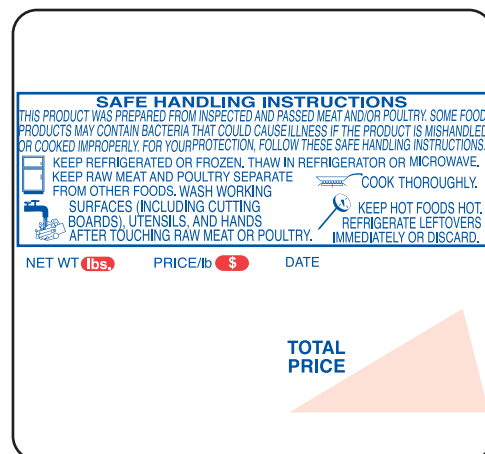

Ishida Omni-3000 Series, Mark II, Ishida DP-3000, WPL-3000

LABELS/ROLL	ROLLS/CASE	SIZE	WEIGHT	
3600	5	64mm x 59mm	28#	1849-S/H

Stock Labels
1849-S/H Red/Blue

Blank Labels
1849-B Blank

Custom Labels
1849-1 1-Color
1849-2 2-Color
1849-3 3-Color