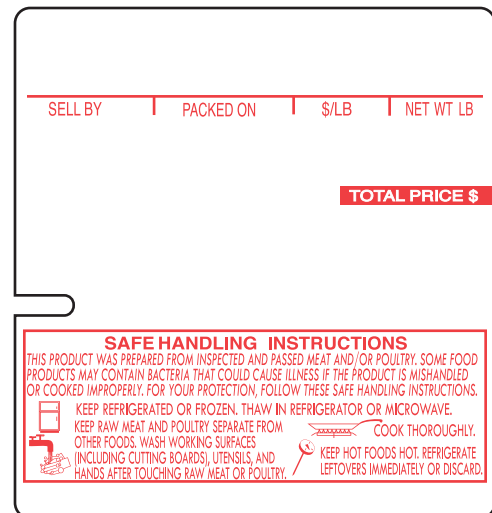

Stock Labels

1836 Red
1836-S/H Red

Blank Labels

1836-B Blank

Custom Labels

1836-1 1-Color
1836-2 2-Color
1836-3 3-Color

Ishida AC-Series, BC-3000, BC-4000, Astra UPC 73mm

LABELS/ROLL	ROLLS/CASE	SIZE	WEIGHT	
500	12	64mm x 73mm	12#	1837-S/H